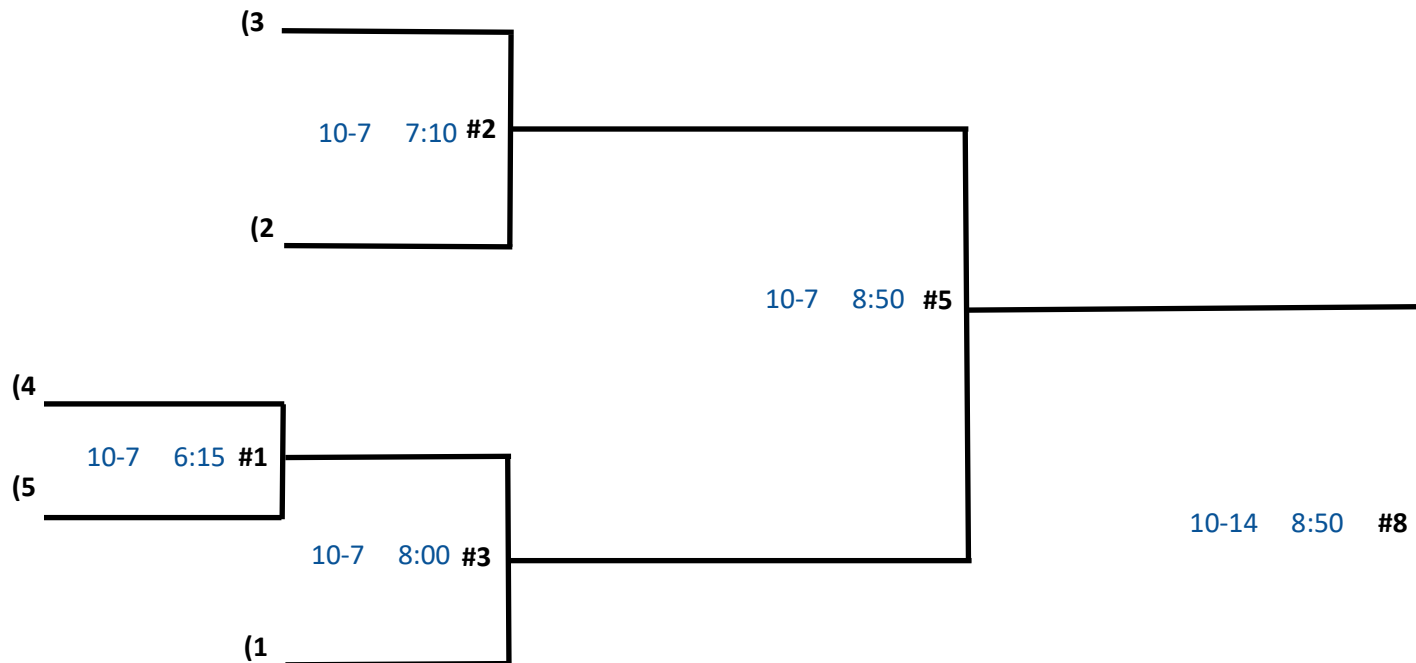

# TURNERS A LEAGUE: 5-TEAM DOUBLE ELIMINATION

## Winner's Bracket

## Loser's Bracket