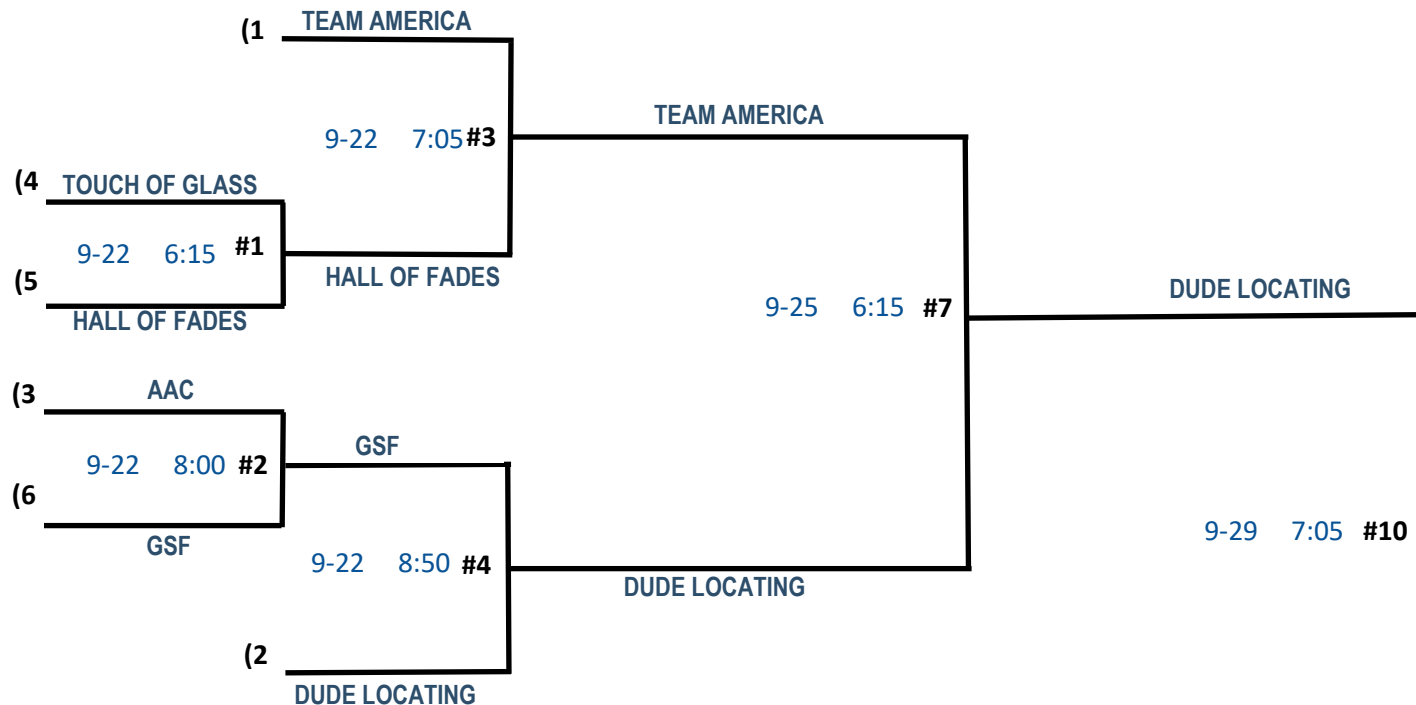

## Loser's Bracket

# TURNERS B LEAGUE: 4-TEAM DOUBLE ELIMINATION

Winner's Bracket

Loser's Bracket

**AURORA TURNERS**  
A SOUND MIND IN A SOUND BODY

# TURNERS C LEAGUE: 6-TEAM DOUBLE ELIMINATION

## Winner's Bracket