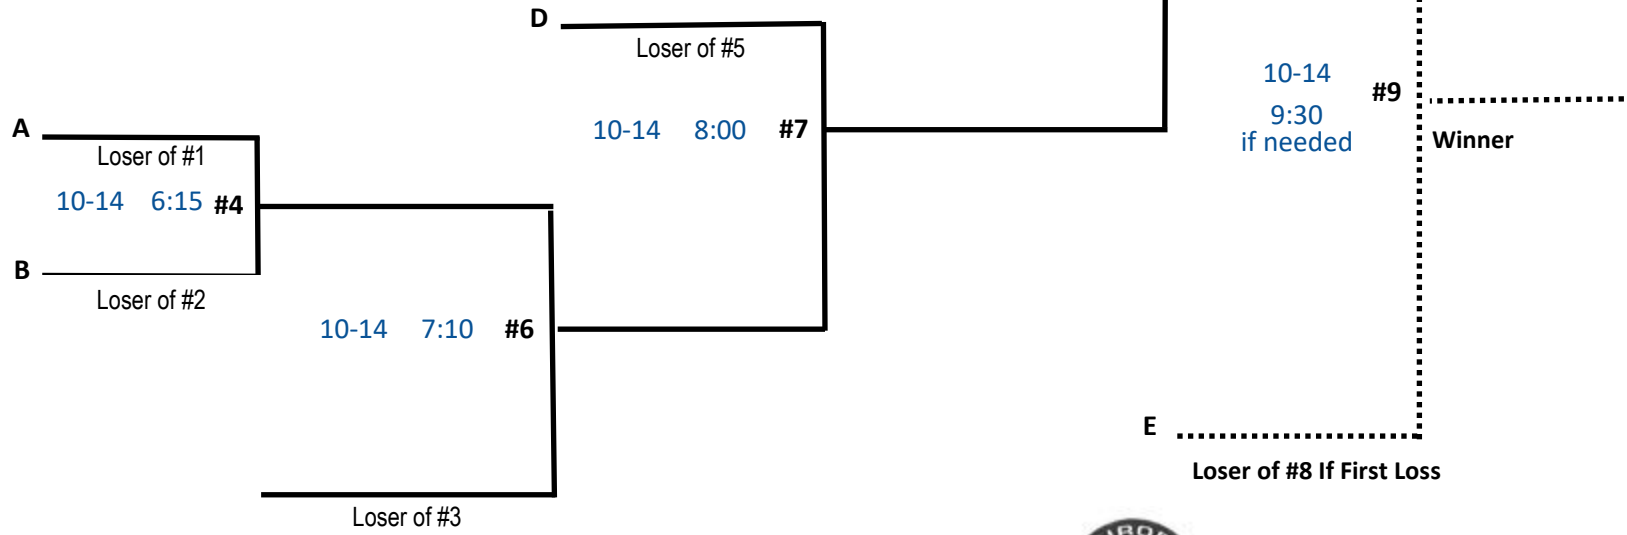

# TURNERS A LEAGUE: 5-TEAM DOUBLE ELIMINATION

## Winner's Bracket

## Loser's Bracket