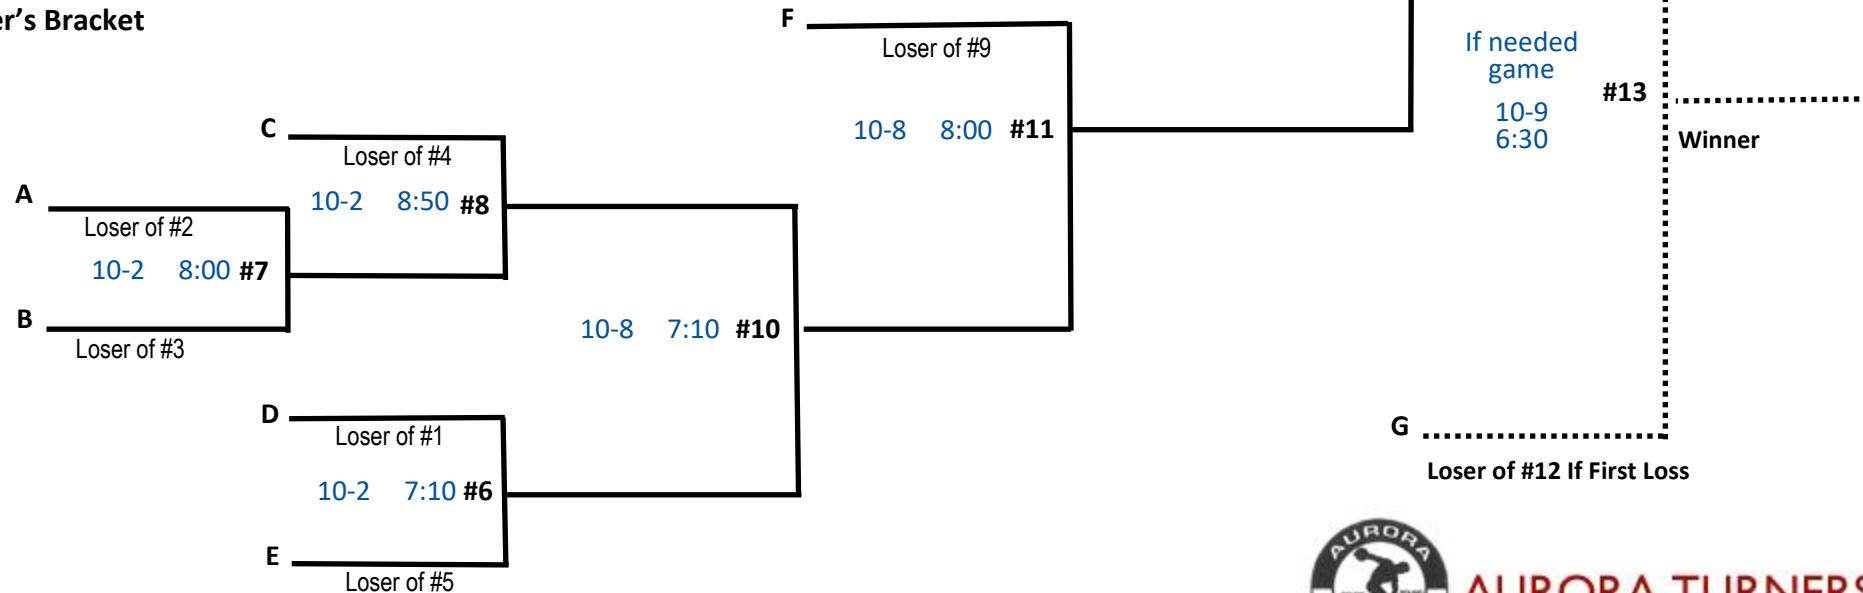

Loser's Bracket

AURORA TURNERS
A SOUND MIND IN A SOUND BODY