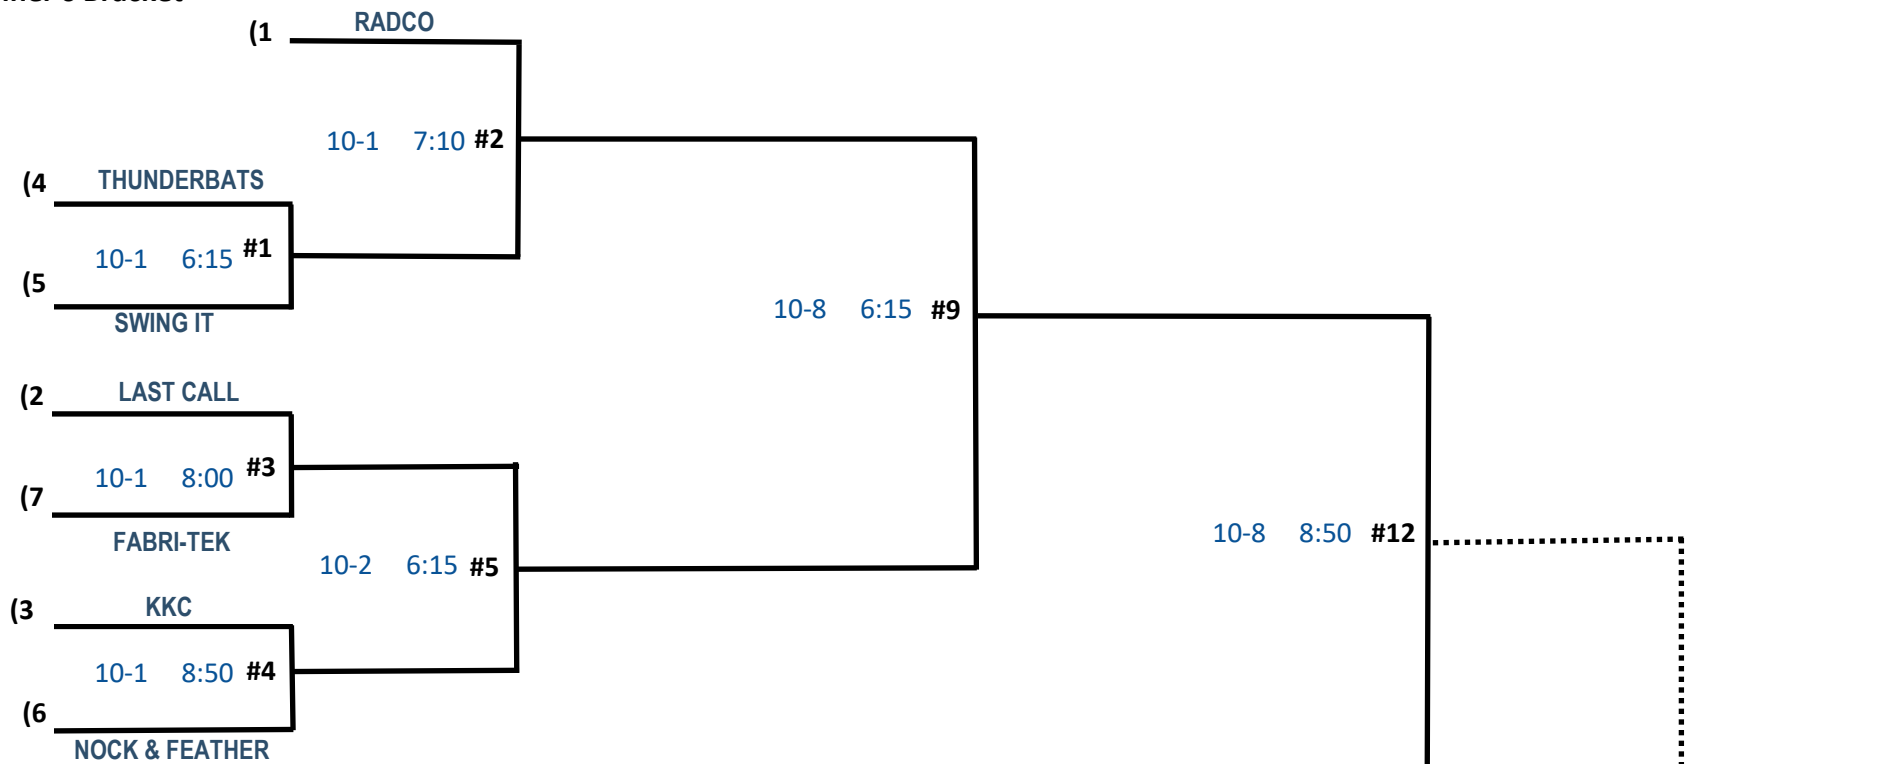

## Winner's Bracket

## Loser's Bracket

9-29 8:00 #11 Winner

F Loser of #10 If First Loss

**AURORA TURNERS**  
A SOUND MIND IN A SOUND BODY