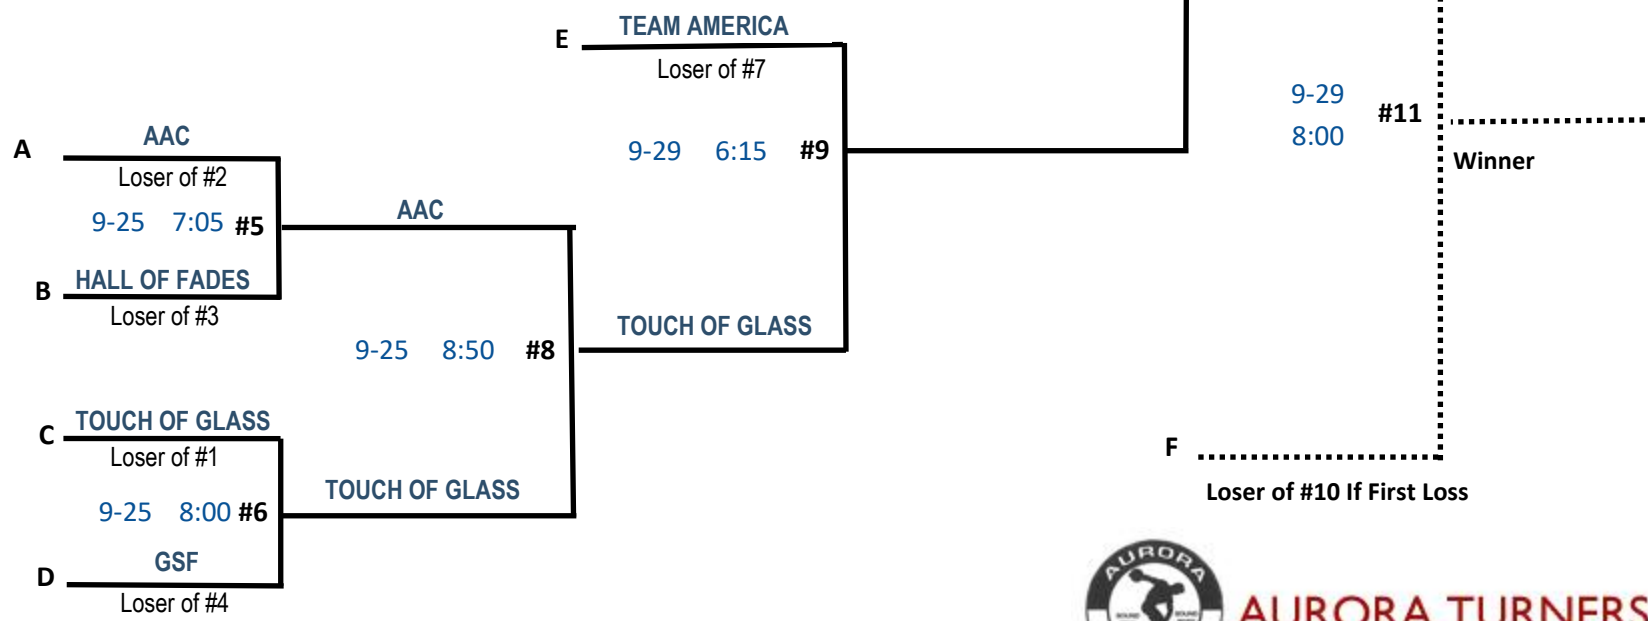

9-29 8:00 #11 Winner

F Loser of #10 If First Loss

AURORA TURNERS
A SOUND MIND IN A SOUND BODY